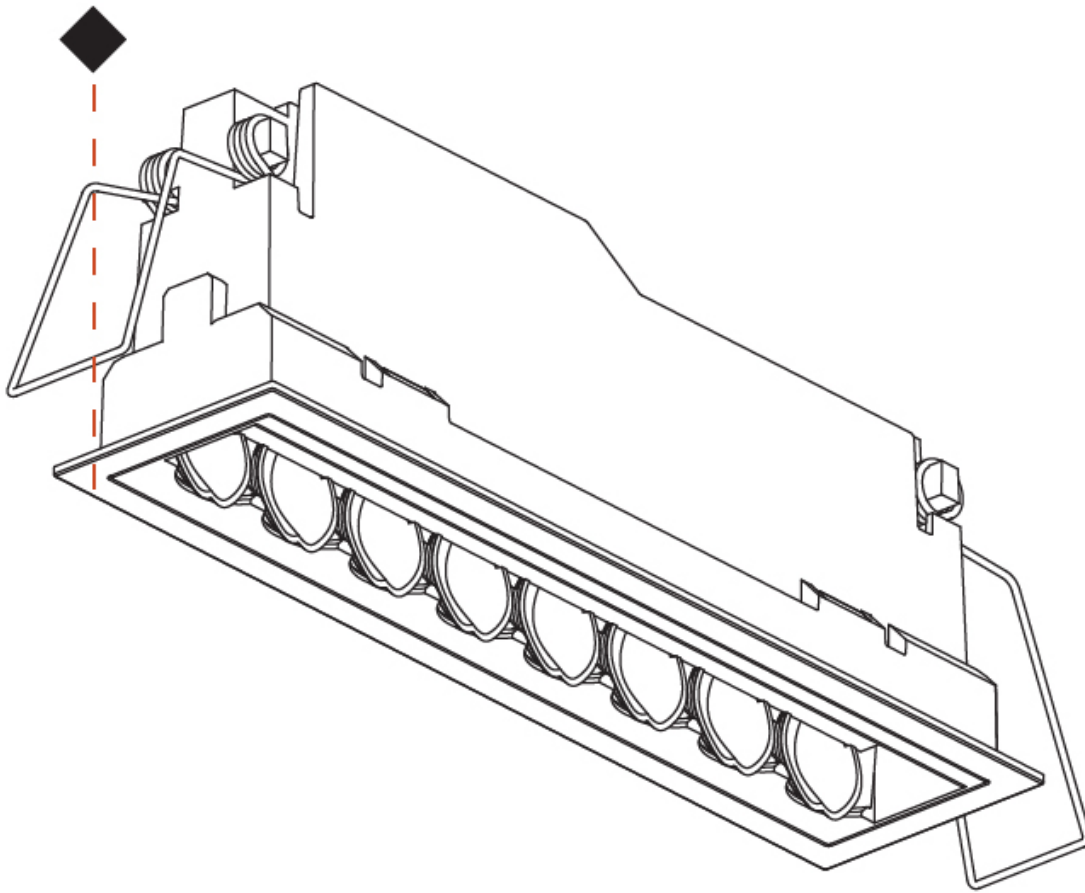

MAGIQ HOLLOW WALLWASH KORONA RECESSED

A35584-

PROJECT	_____
TYPE	_____
SPECIFIER	_____
QUANTITY	_____
DATE	_____